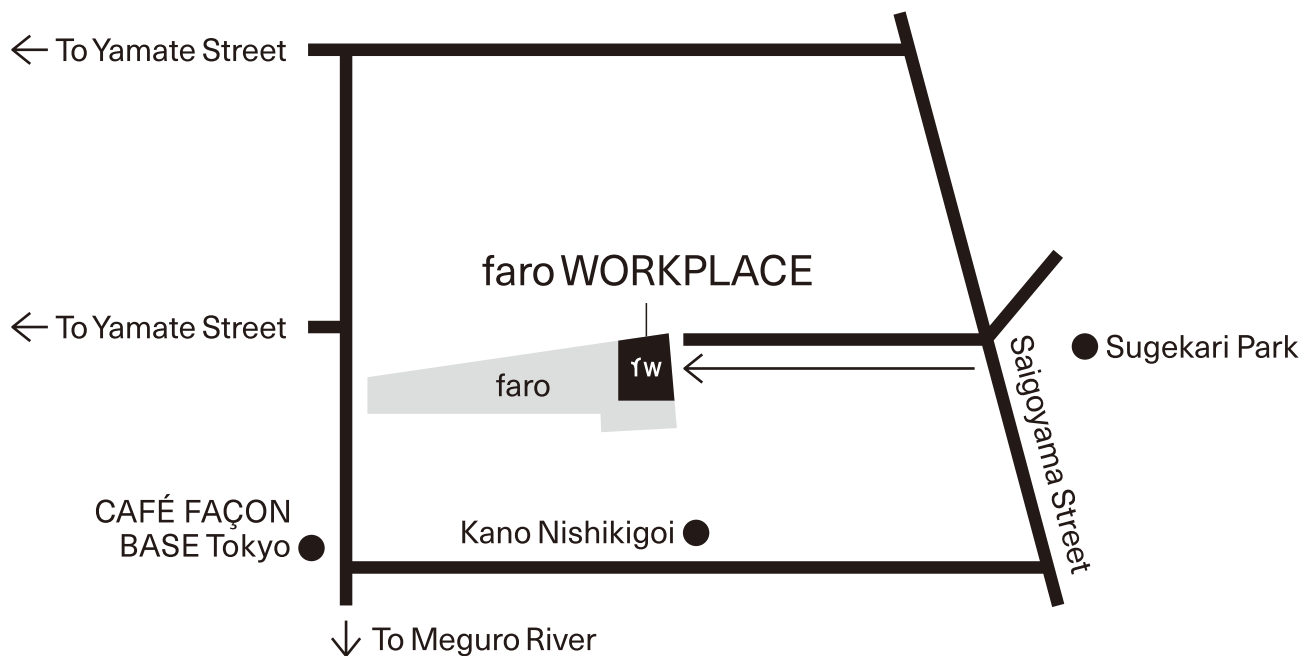

f a r o W O R K P L A C E

contact@faroworkplace.art | faroworkplace.art

Persons will come to faro WORKPLACE Nakameguro should look this

The entrance is on the Sugekari Park side please be.

(The east side of the shared office faro)

Please cooperate so as not to disturb the neighbors.

faro Nakameguro 1F, 3-15-17, Aobadai, Meguro-ku, Tokyo 153-0042 JAPAN

TEL: +81-(0)3-6403-5636

11:00 – 19:00

Closed on Monday / Sunday

- From NAKAMEGURO Sta. Tokyu Toyoko Line 13min walk
- From NAKAMEGURO Sta. Metro Hibiya Line 13min walk
- From IKEJIRI OHASHI Sta. Tokyu Denentoshi Line 10min walk
- From SAIGOYAMA PARK 5min walk